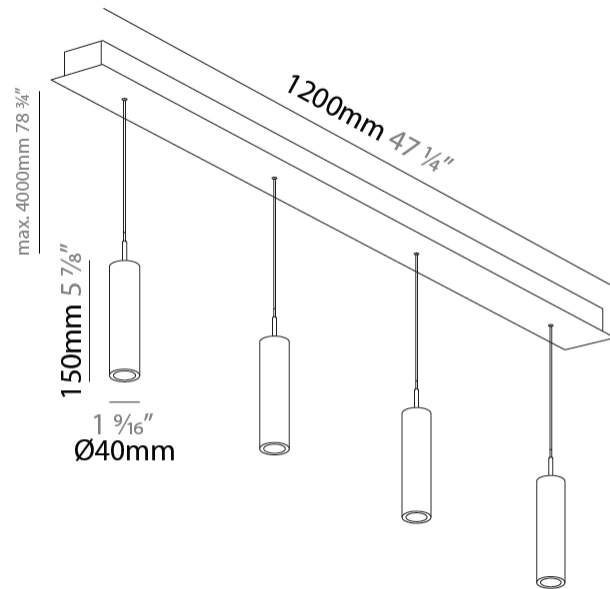

GENERAL

Series: G-Mini Channel
Subseries: G-Mini Channel Hangover
Partner: Prolicht
Division: Architectural
Installation: Suspension
Product Type: Clusters
Mounting Location: Ceiling
Light Distribution: Direct

PHYSICAL

Shape: Cylinder
Diameter (mm): 40
Diameter (in): 1 9/16
Length (mm): 1200
Length (in): 47 1/4
Height (mm): 150
Height (in): 5 7/8

Diffuser: Shine Ring - NOR / OPL / YEL / ORA / RED / BLU / GRN
Fixture Finish: SSR / BKV / CWI / CRY / HAB / UFT / ITA / RUA / FTG / MYG / LOD / PUS / FRO / FUP / KIA / POP / BLS / SPG / MEY / GOH / CHC / COM / ABZ / JAG / OBR / MOS / ROR
Accent Finish: NOF / COP / MIR / SSS
Fixture Material: Extruded Aluminum / Steel
Cable Details: 2,000mm/78 3/4" / 4,000mm/157 1/2" - Cable, Black, Green, Orange, Red, White

ELECTRICAL

Lamp Type: LED (Zhaga Standard)
Input Wattage (W): 39
Total Output Wattage (W): 35.4
Dimming: Non-Dimmable
Driver Included: Yes
Driver Location: Integrated
Driver Type: Constant Current - Universal
Driver Class: Class 2
Input Voltage (V): 120 - 277

LED

Color Temperature (°K): 2700 / 3000 / 3500 / 4000
Max. Delivered Lumen (lm): 2776 / 2904 / 3012 / 3080
Nominal Lumen (lm): 3878 / 4056 / 4206 / 4301
CRI: >90 CRI
Lamp Life (hrs): 50000

OPTICAL

Beam Angle: 40 / 52

RATINGS AND CERTIFICATIONS

Certified By: Certified for North American Standards
IP rating: IP20