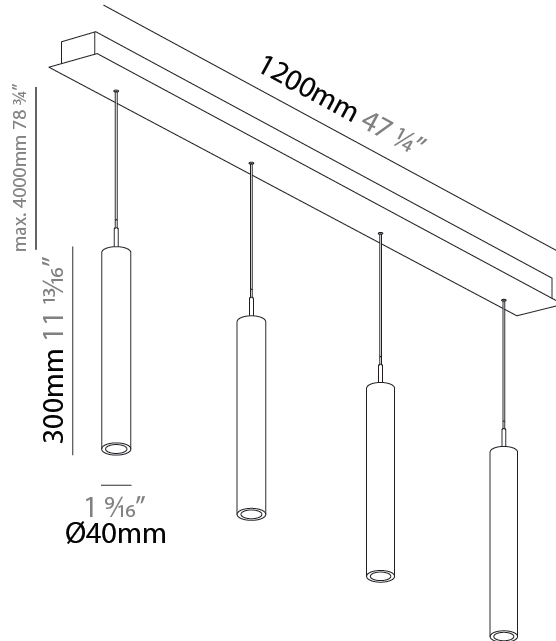

GENERAL

Series: G-Mini Channel
Subseries: G-Mini Channel Hangover
Partner: Prolicht
Division: Architectural
Installation: Suspension
Product Type: Clusters
Mounting Location: Ceiling
Light Distribution: Direct

PHYSICAL

Shape: Cylinder
Diameter (mm): 40
Diameter (in): 1 9/16
Length (mm): 1200
Length (in): 47 1/4
Height (mm): 300
Height (in): 11 13/16

Diffuser: Shine Ring - NOR / OPL / YEL / ORA / RED / BLU / GRN
Fixture Finish: SSR / BKV / CWI / CRY / HAB / UFT / ITA / RUA / FTG / MYG / LOD / PUS / FRO / FUP / KIA / POP / BLS / SPG / MEY / GOH / CHC / COM / ABZ / JAG / OBR / MOS / ROR
Accent Finish: NOF / COP / MIR / SSS
Fixture Material: Extruded Aluminum / Steel
Cable Details: 2000mm/78 3/4" / 4,00mm/157 1/2" - Cable, Black, Green, Orange, Red, White

ELECTRICAL

Lamp Type: LED (Zhaga Standard)
Input Wattage (W): 39
Total Output Wattage (W): 35.4
Dimming: Non-Dimmable
Driver Included: Yes
Driver Location: Integrated
Driver Class: Class 2
Input Voltage (V): 120 - 277

LED

Color Temperature (°K): 2700 / 3000 / 3500 / 4000
Max. Delivered Lumen (lm): 2776 / 2904 / 3012 / 3080
Nominal Lumen (lm): 3878 / 4056 / 4206 / 4301
CRI: >90 CRI
Lamp Life (hrs): 50000

OPTICAL

Beam Angle: 40 / 52

RATINGS AND CERTIFICATIONS

Certified By: Certified for North American Standards
IP rating: IP20