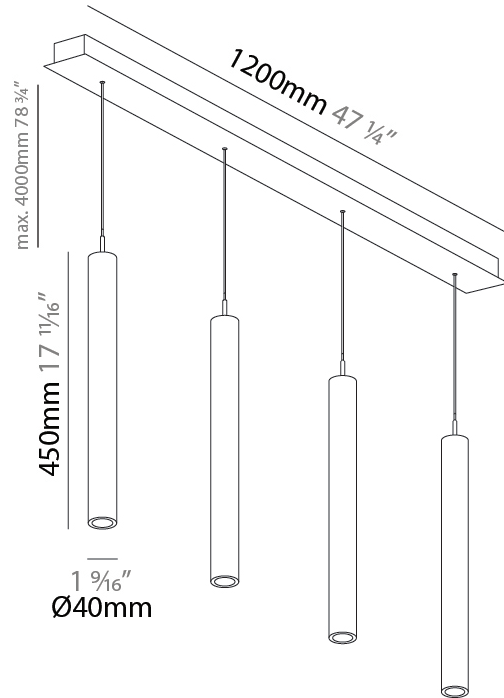

GENERAL

Series: G-Mini Channel
Subseries: G-Mini Channel Hangover
Partner: Prolicht
Division: Architectural
Installation: Suspension
Product Type: Clusters
Mounting Location: Ceiling
Light Distribution: Direct

PHYSICAL

Shape: Cylinder
Diameter (mm): 440
Diameter (in): 1 9/16
Length (mm): 1200
Length (in): 47 1/4
Height (mm): 450
Height (in): 17 11/16
Diffuser: Shine Ring - NOR / OPL / YEL / ORA / RED / BLU / GRN
Fixture Finish: SSR / BKV / CWI / CRY / HAB / UFT / ITA / RUA / FTG / MYG / LOD / PUS / FRO / FUP / KIA / POP / BLS / SPG / MEY / GOH / CHC / COM / ABZ / JAG / OBR / MOS / ROR
Accent Finish: NOF / COP / MIR / SSS
Fixture Material: Extruded Aluminum / Steel
Cable Details: 2000mm/78 3/4" / 4000mm/157 1/2" - Cable, Black, Green, Orange, Red, White

ELECTRICAL

Lamp Type: LED (Zhaga Standard)
Input Wattage (W): 39
Total Output Wattage (W): 35.4
Dimming: Non-Dimmable
Driver Included: Yes
Driver Location: Integrated
Driver Type: Constant Current - Universal
Driver Class: Class 2
Input Voltage (V): 120 - 277

LED

Color Temperature (°K): 2700 / 3000 / 3500 / 4000
Max. Delivered Lumen (lm): 2776 / 2904 / 3012 / 3080
Nominal Lumen (lm): 3878 / 4056 / 4206 / 4301
CRI: >90 CRI
Lamp Life (hrs): 50000

OPTICAL

Beam Angle: 40 / 52

RATINGS AND CERTIFICATIONS

Certified By: Certified for North American Standards
IP rating: IP20