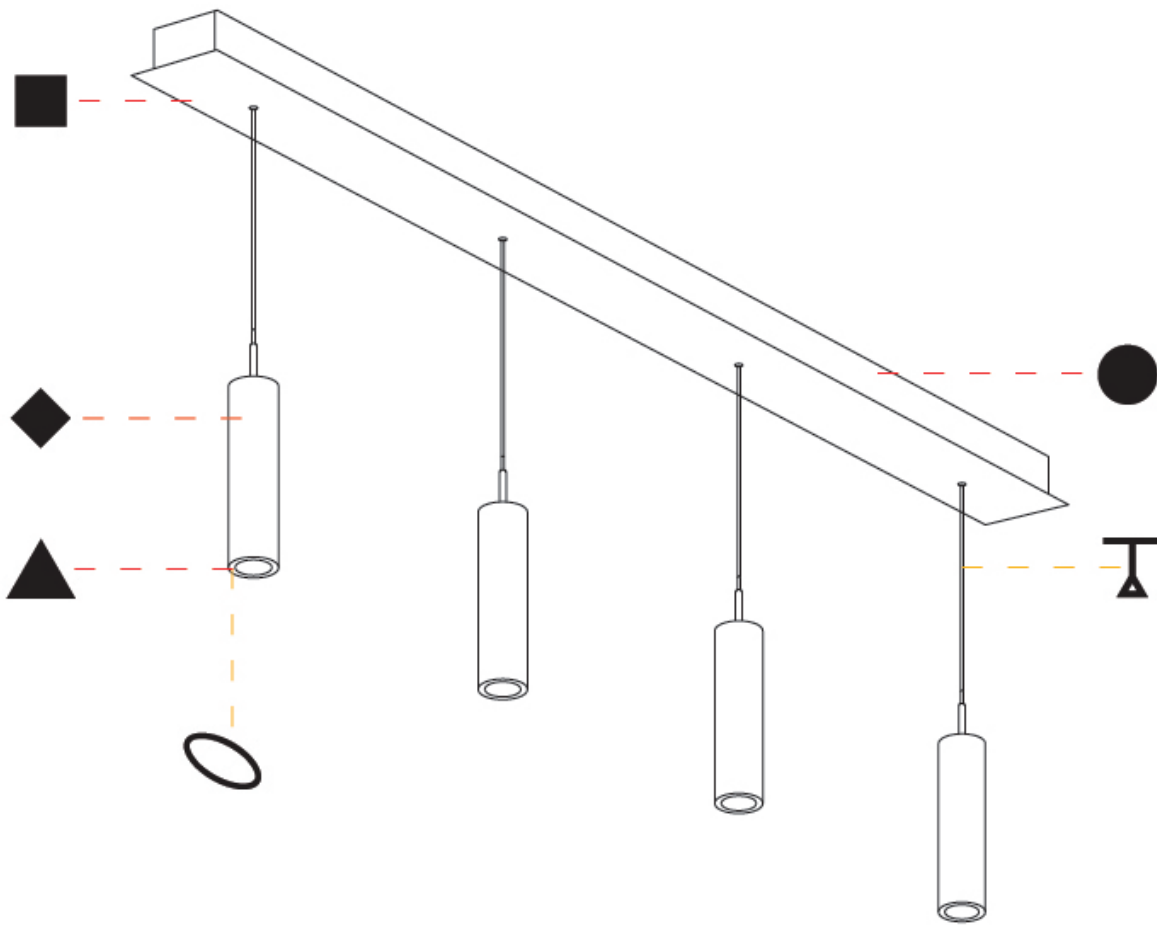

A

G-MINI CHANNEL HANGOVER SUSPENSION

A300622-

base number LED Dimming Finishes (Diamond) Finishes (Triangle) Finishes (Circle) Finish Options Shine Ring Beam Angle Options Cable Options

- To build a product code in our configurator select the specify button on the base model # product page
- To build a manual product code on this datasheet choose from the options listed below in blue font and add the suffix to the base model #